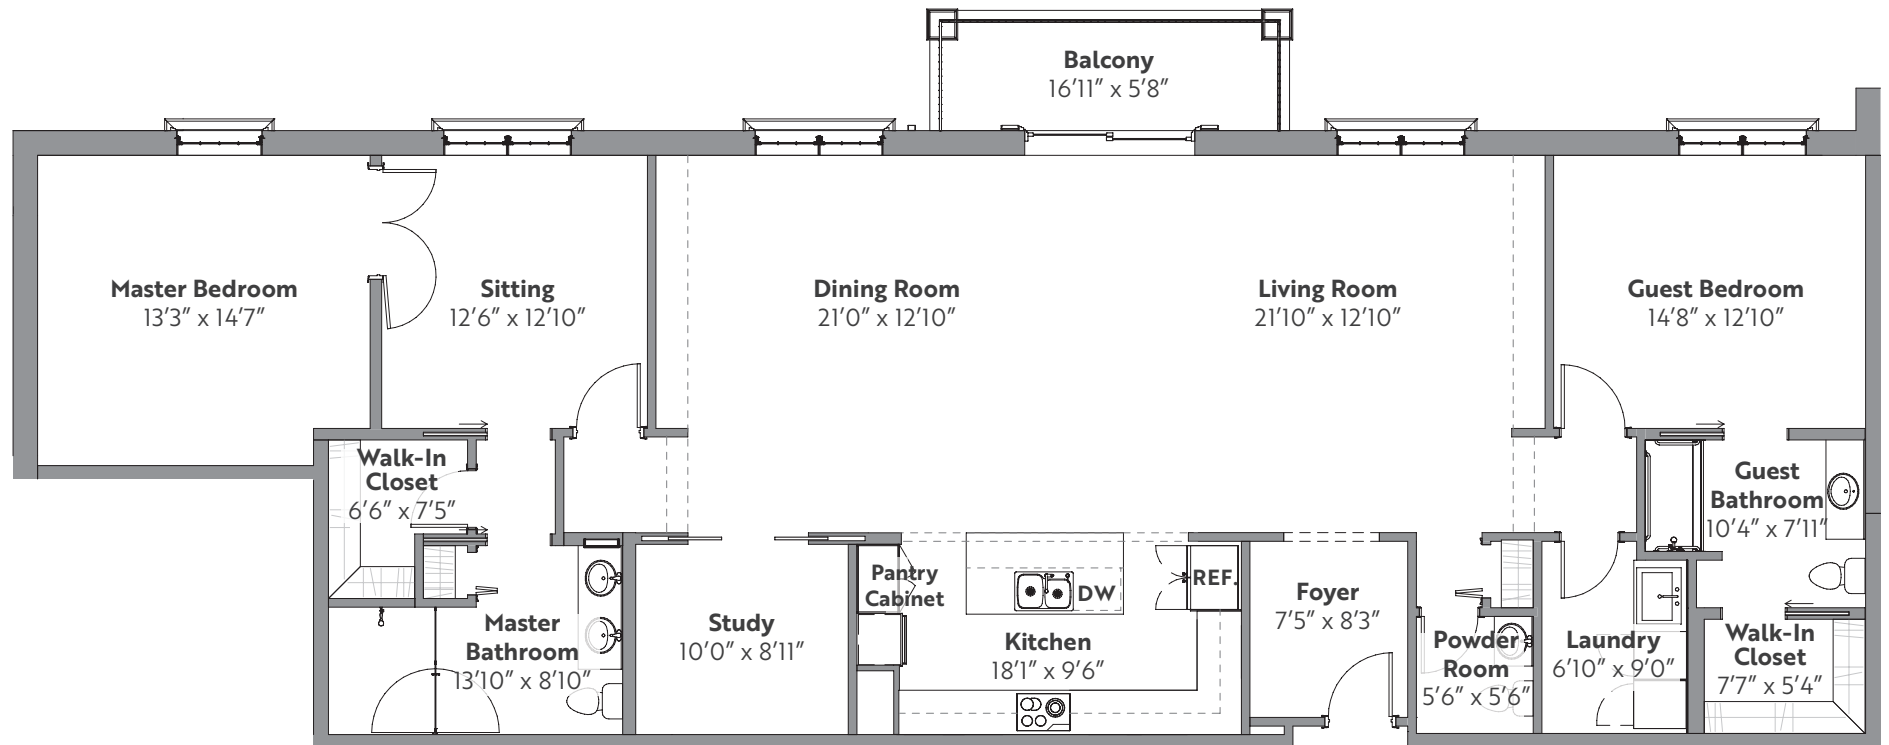

Birch 2 BEDROOMS WITH DEN • 2,305 SQ. FT.

Final dimensions and configurations may vary from this plan.