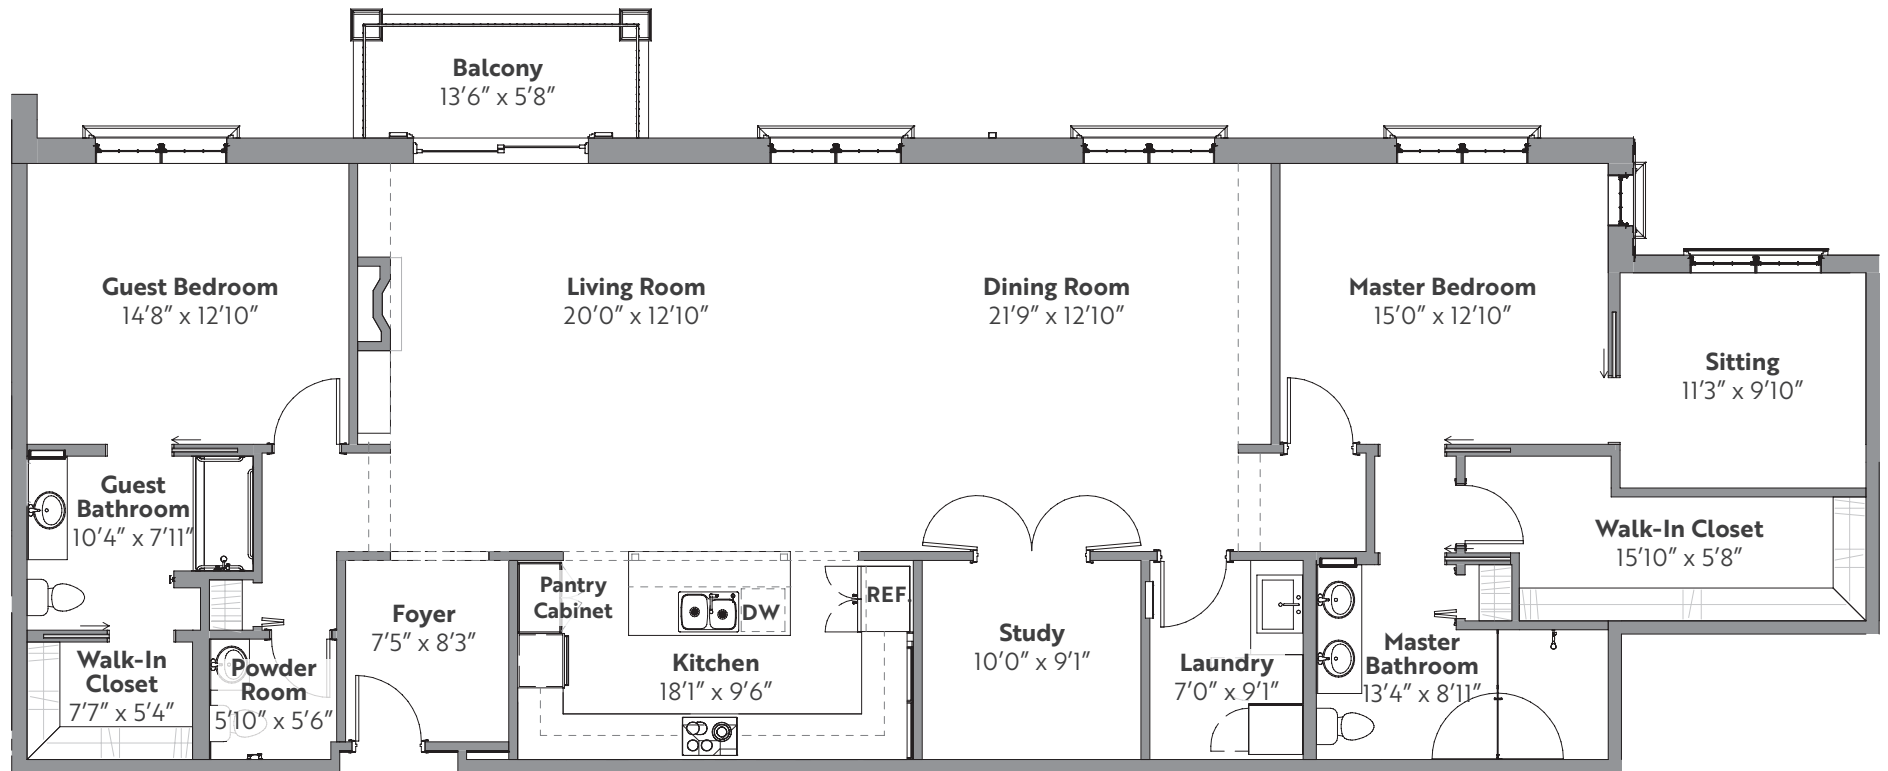

# Walnut 2 BEDROOMS WITH DEN • 2,289 SQ. FT.

Final dimensions and configurations may vary from this plan.