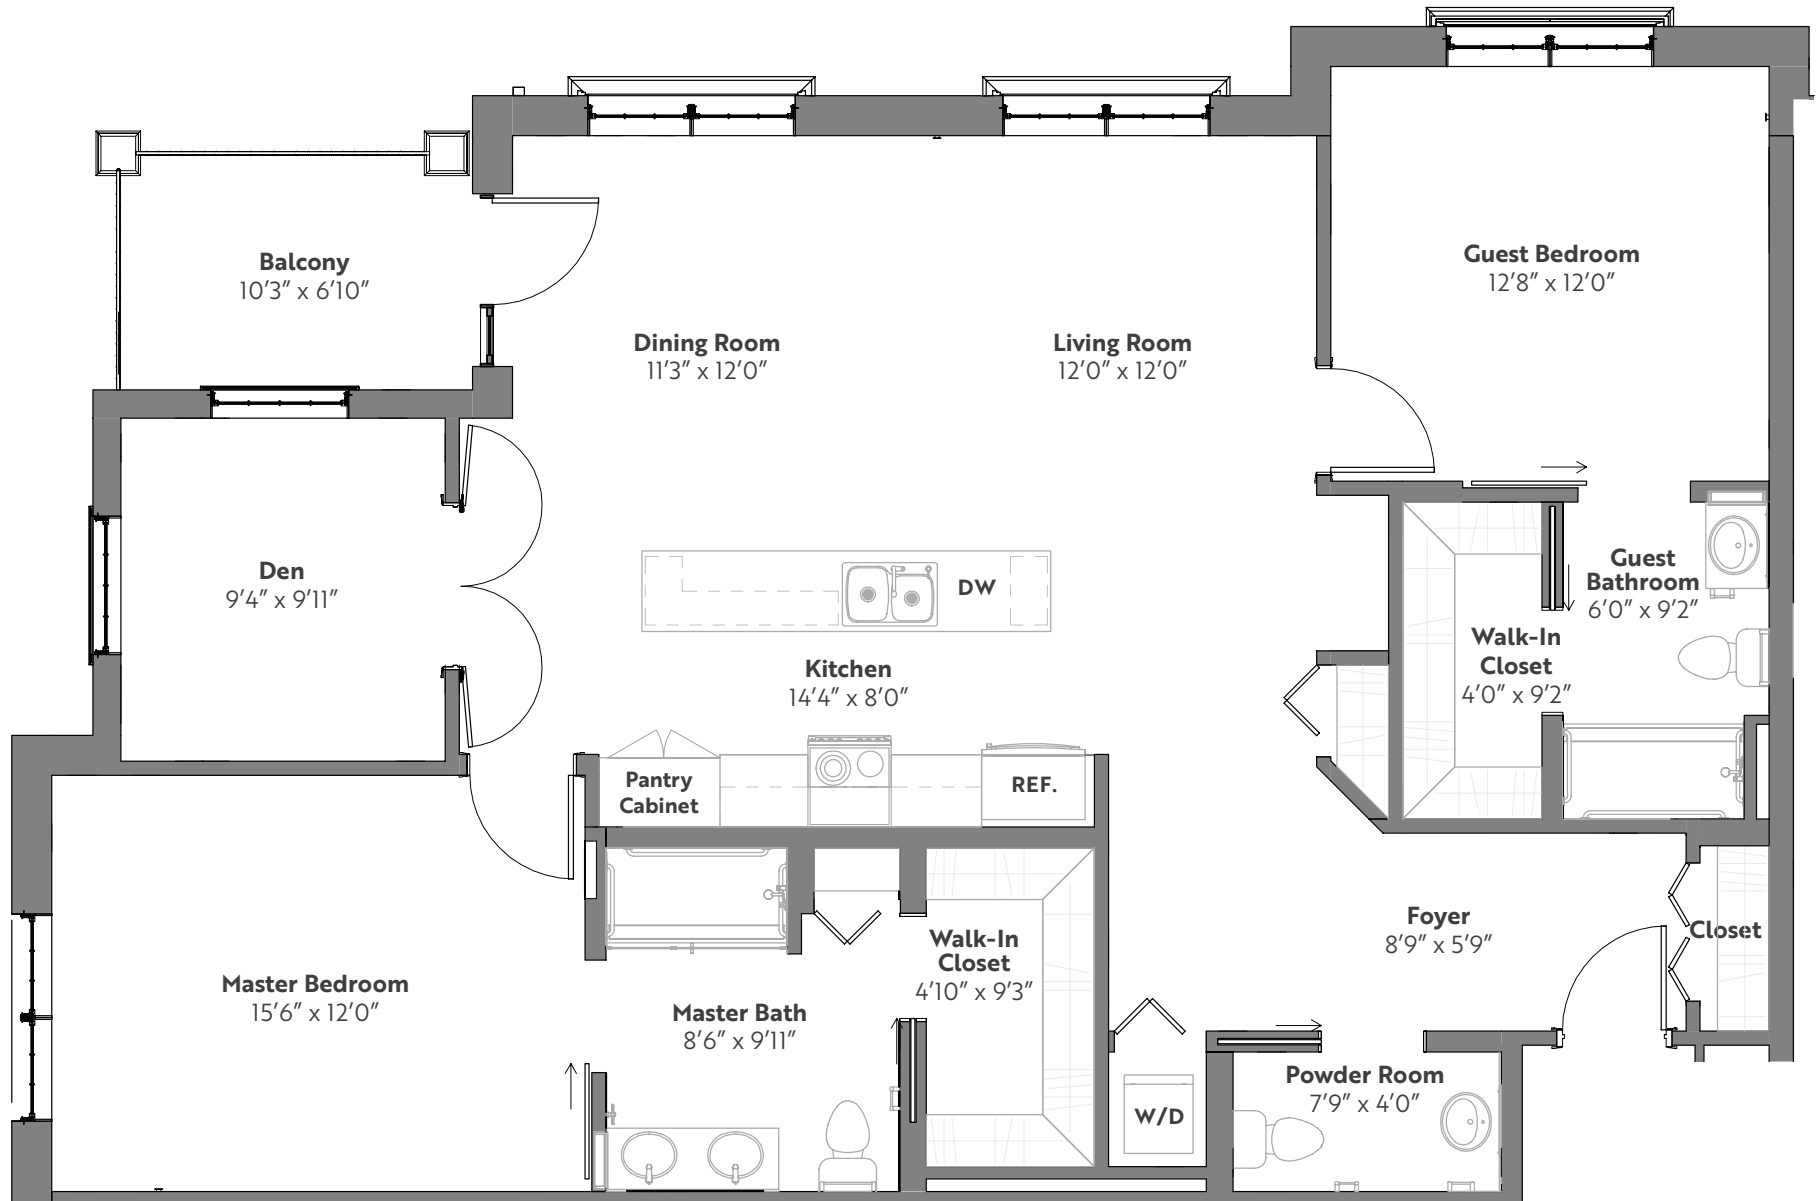

Sycamore 2 BEDROOMS WITH DEN • 1,467 SQ. FT.

Final dimensions and configurations may vary from this plan.