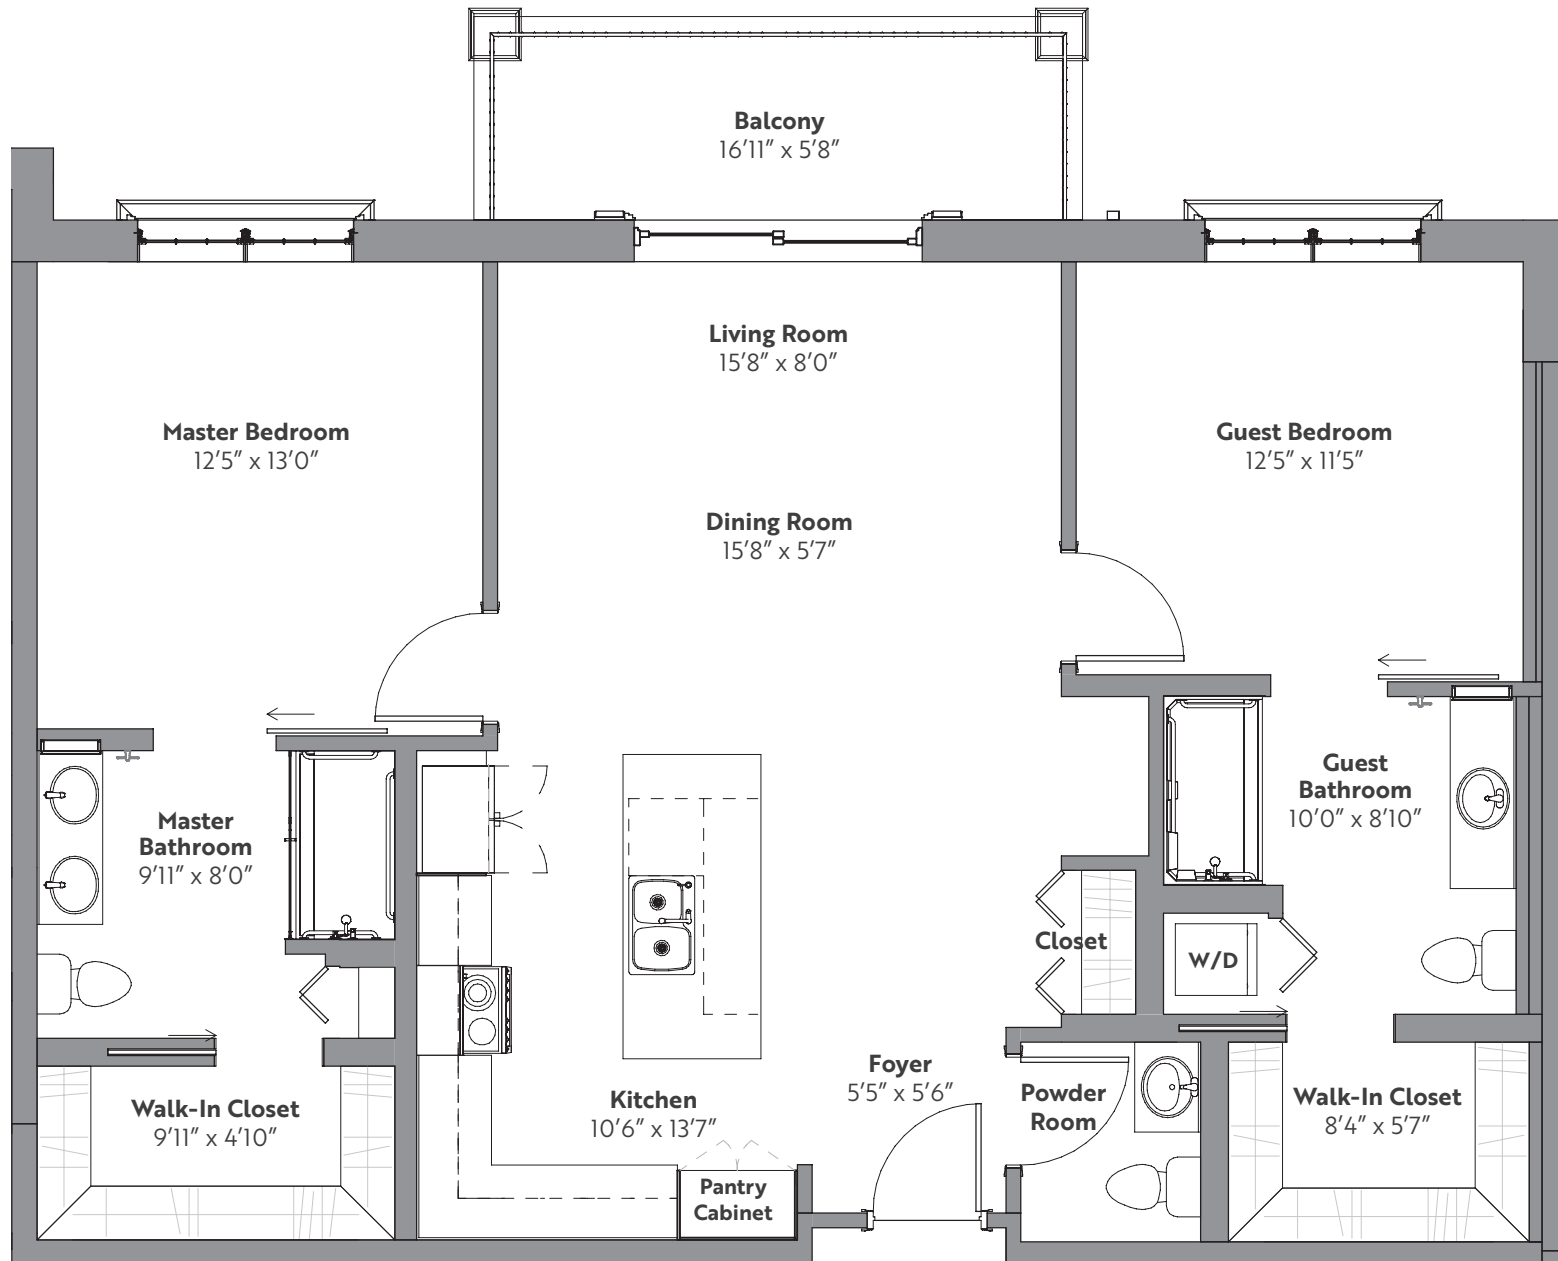

Willow 2 BEDROOMS • 1,200 SQ. FT.

Final dimensions and configurations may vary from this plan.