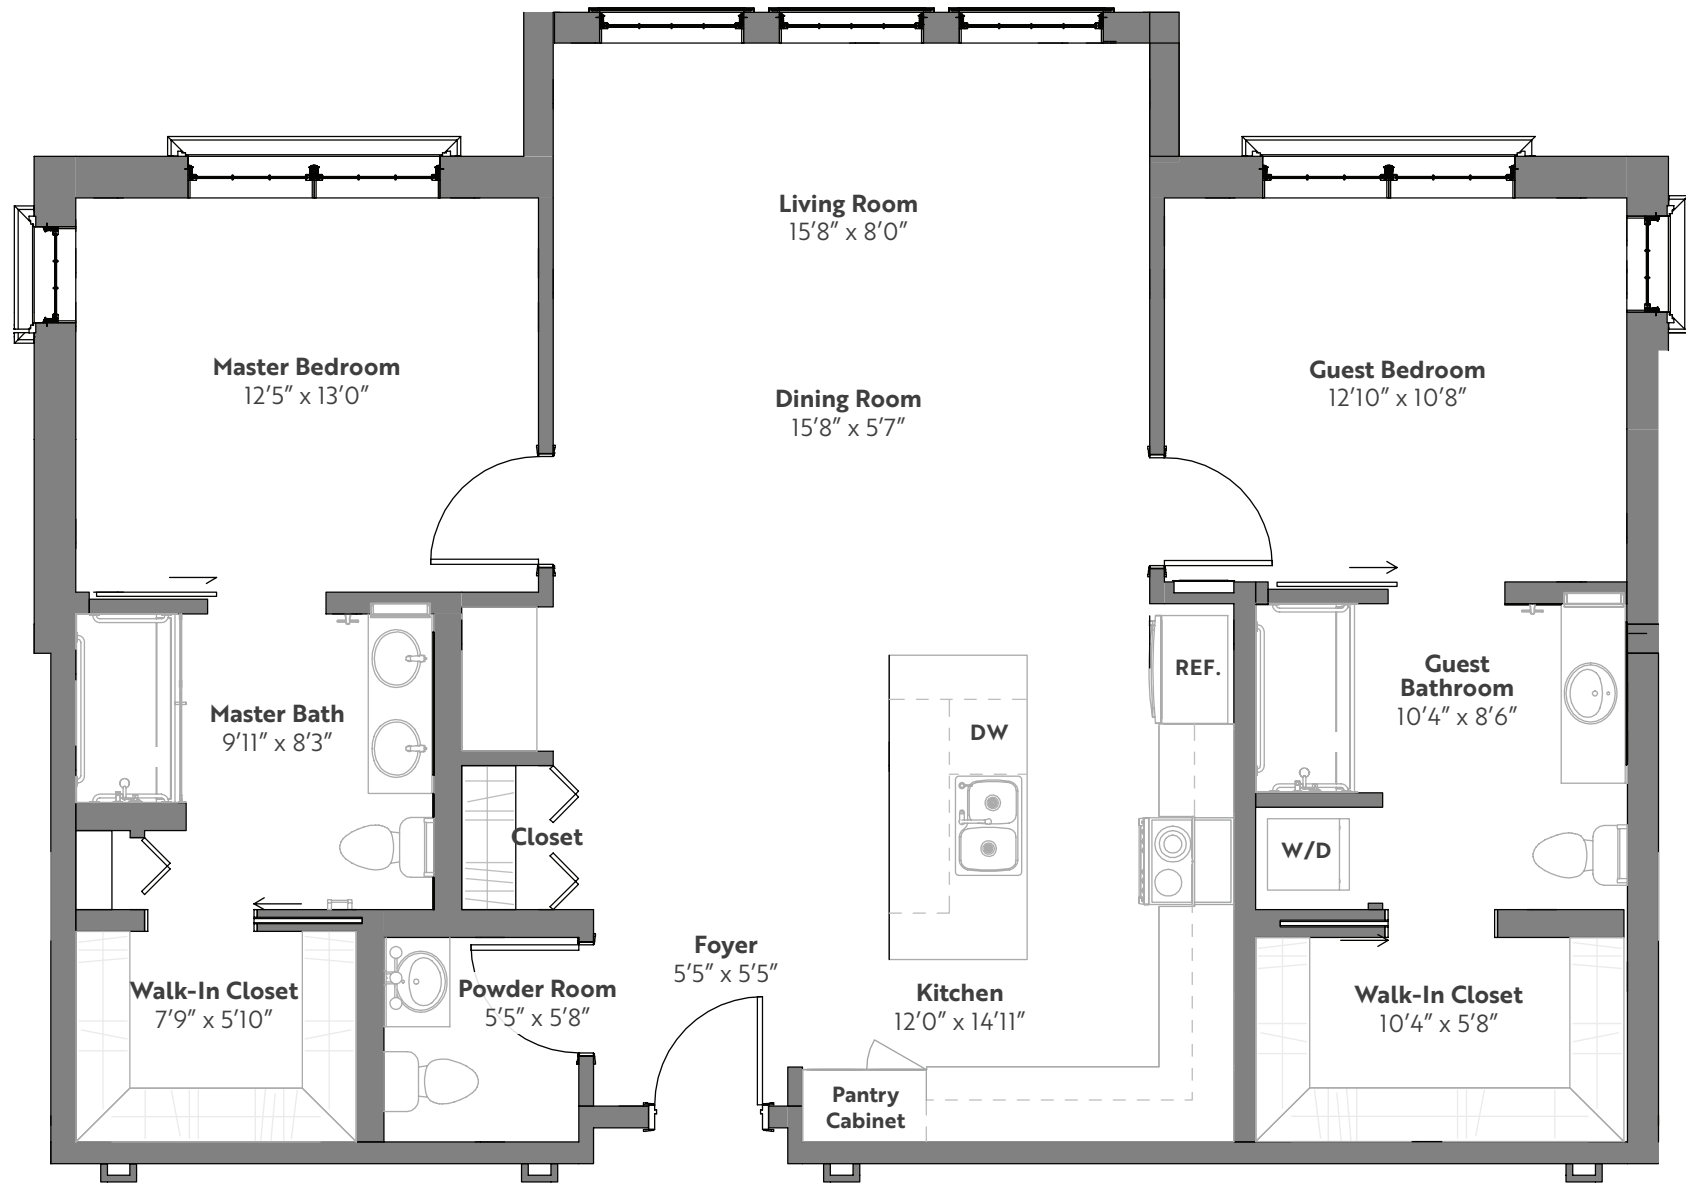

Magnolia 2 BEDROOMS • 1,291 SQ. FT.

Final dimensions and configurations may vary from this plan.