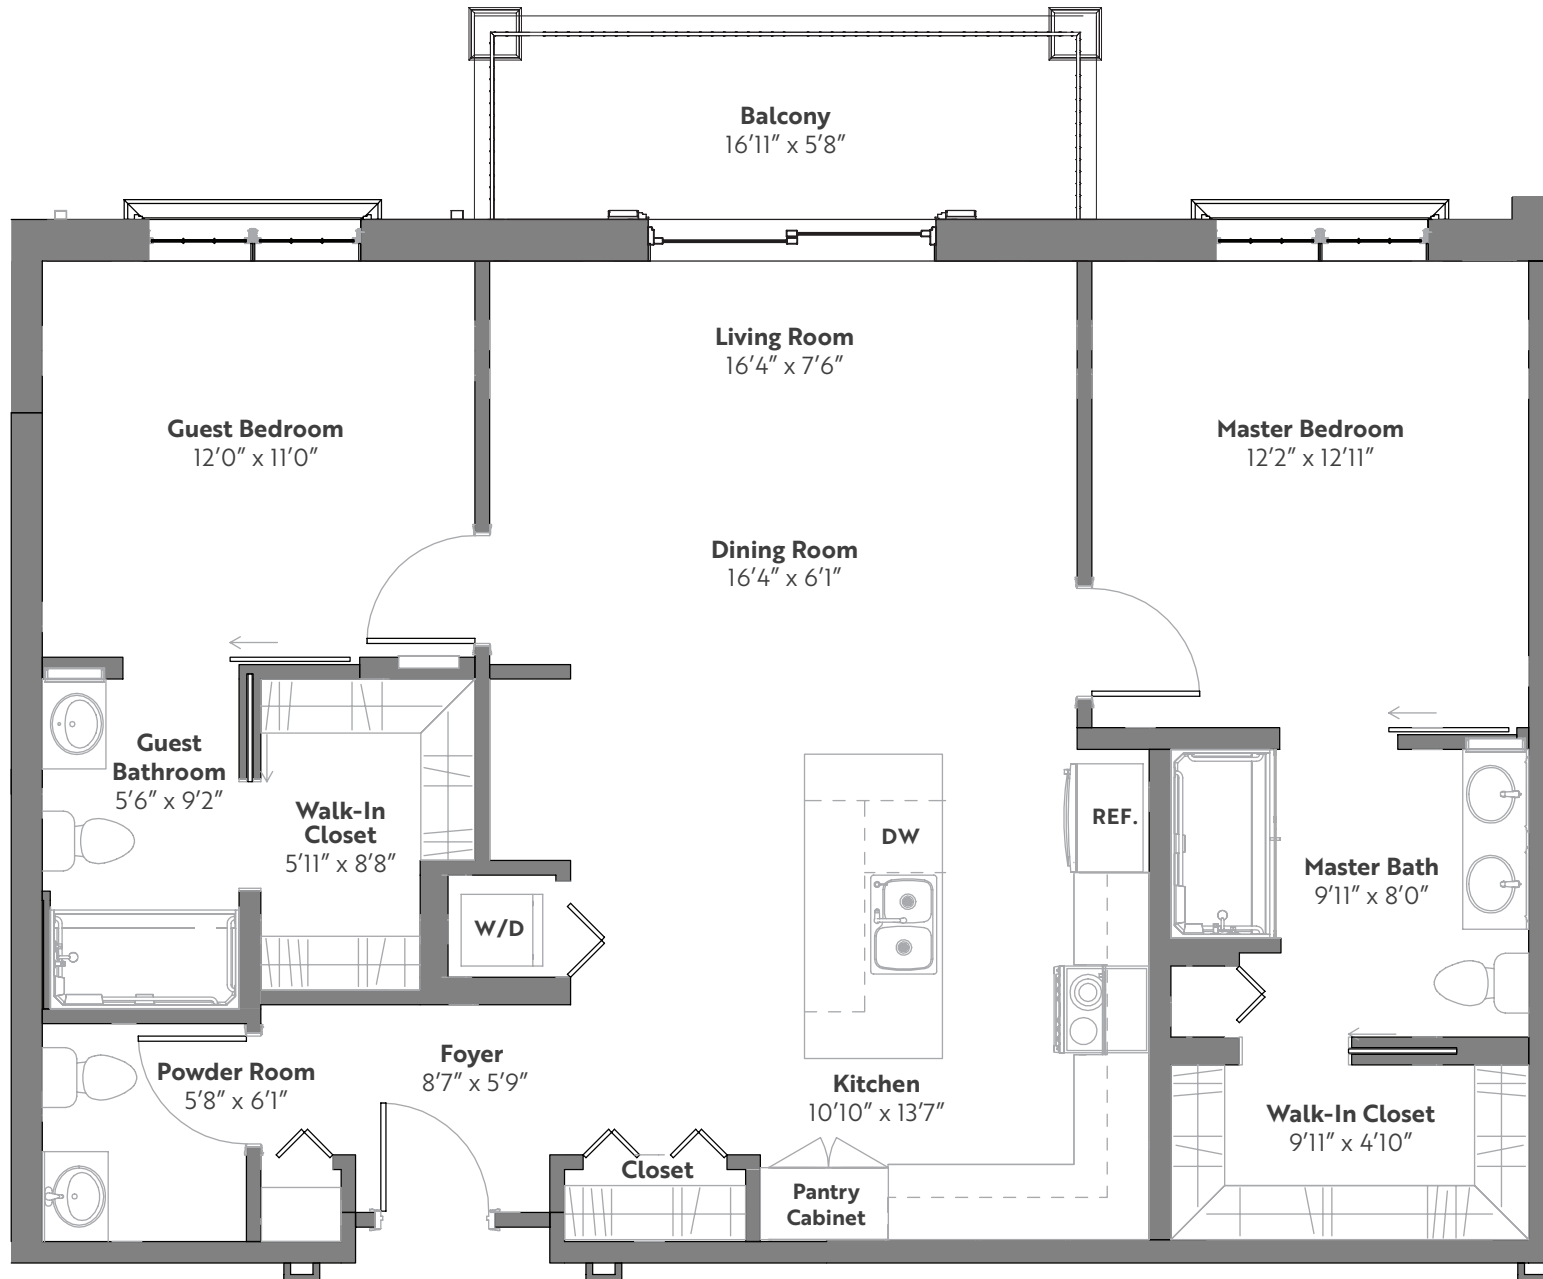

Chestnut 2 BEDROOMS • 1,199 SQ. FT.

Final dimensions and configurations may vary from this plan.