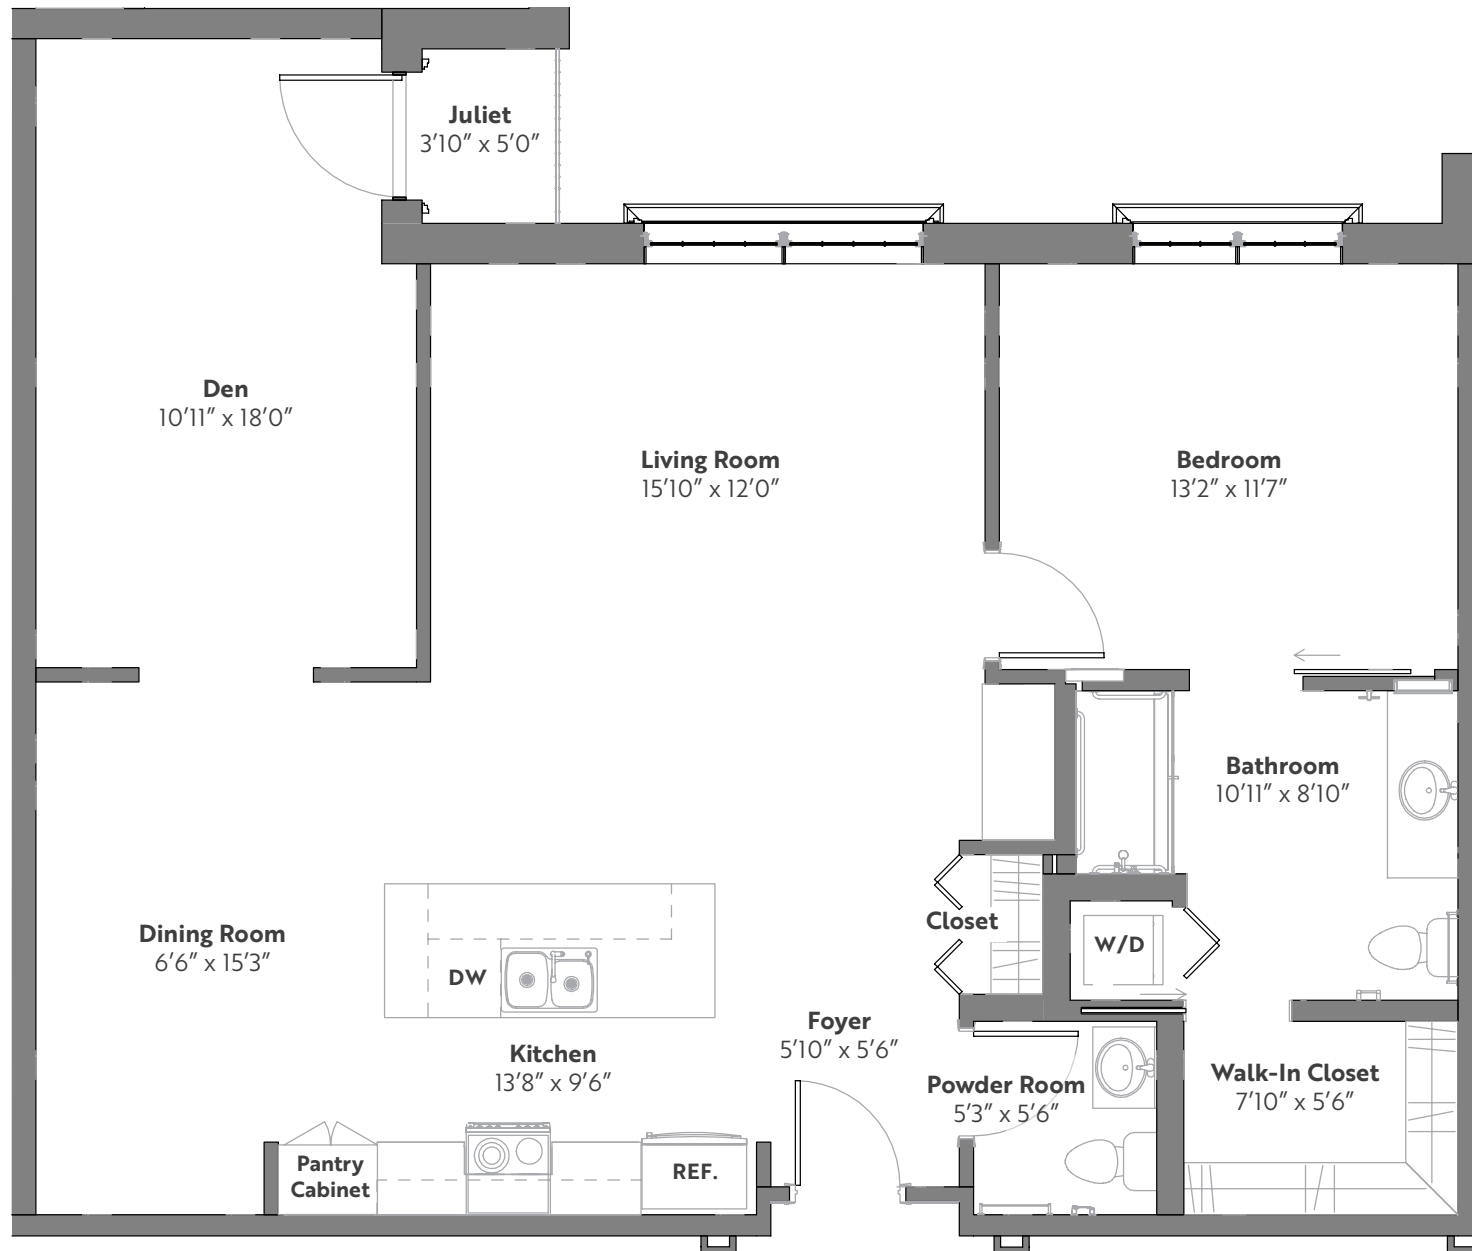

Cedar 1 BEDROOM WITH DEN • 1,253 SQ. FT.

Final dimensions and configurations may vary from this plan.