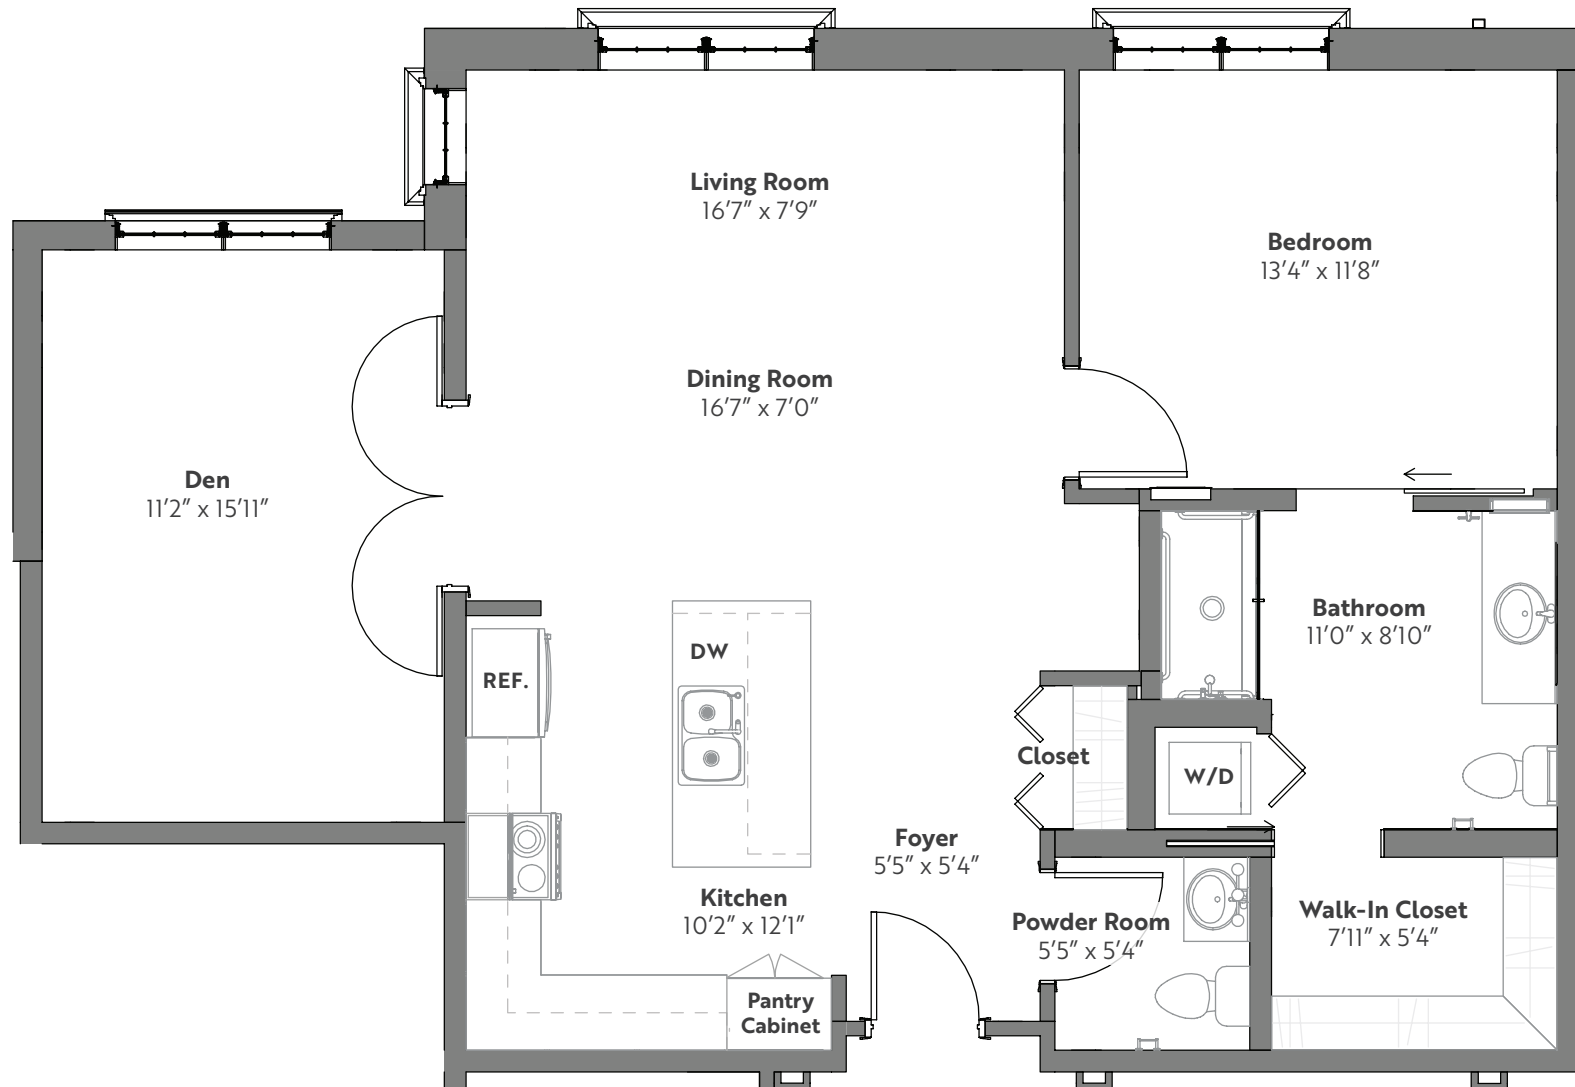

Beech 1 BEDROOM WITH DEN • 1,055 SQ. FT.

Final dimensions and configurations may vary from this plan.